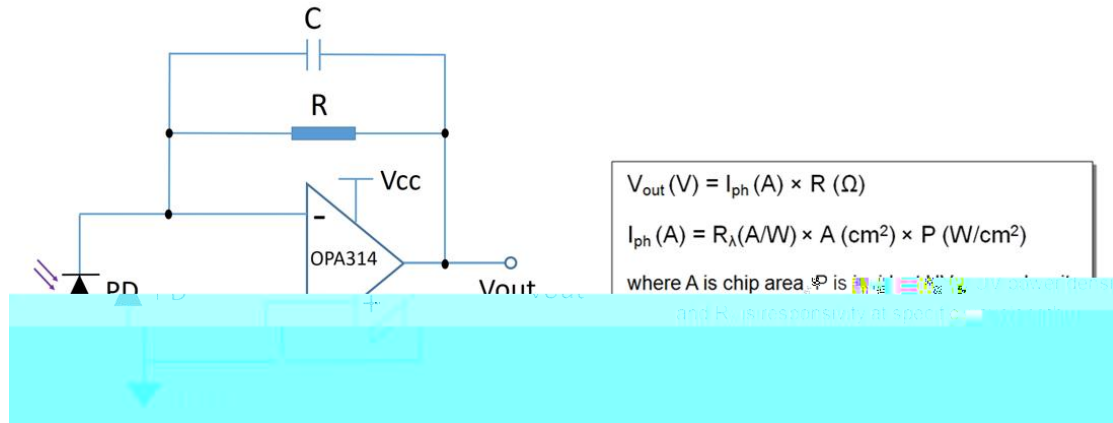

**SiC-based UV photodiode**

**Model: SSL-ABC-3535MQC**

---

**General Features**

## SiC-based UV photodiode

Model: SSL-ABC-3535MQC

Application circuit:

Evaluation circuit board: